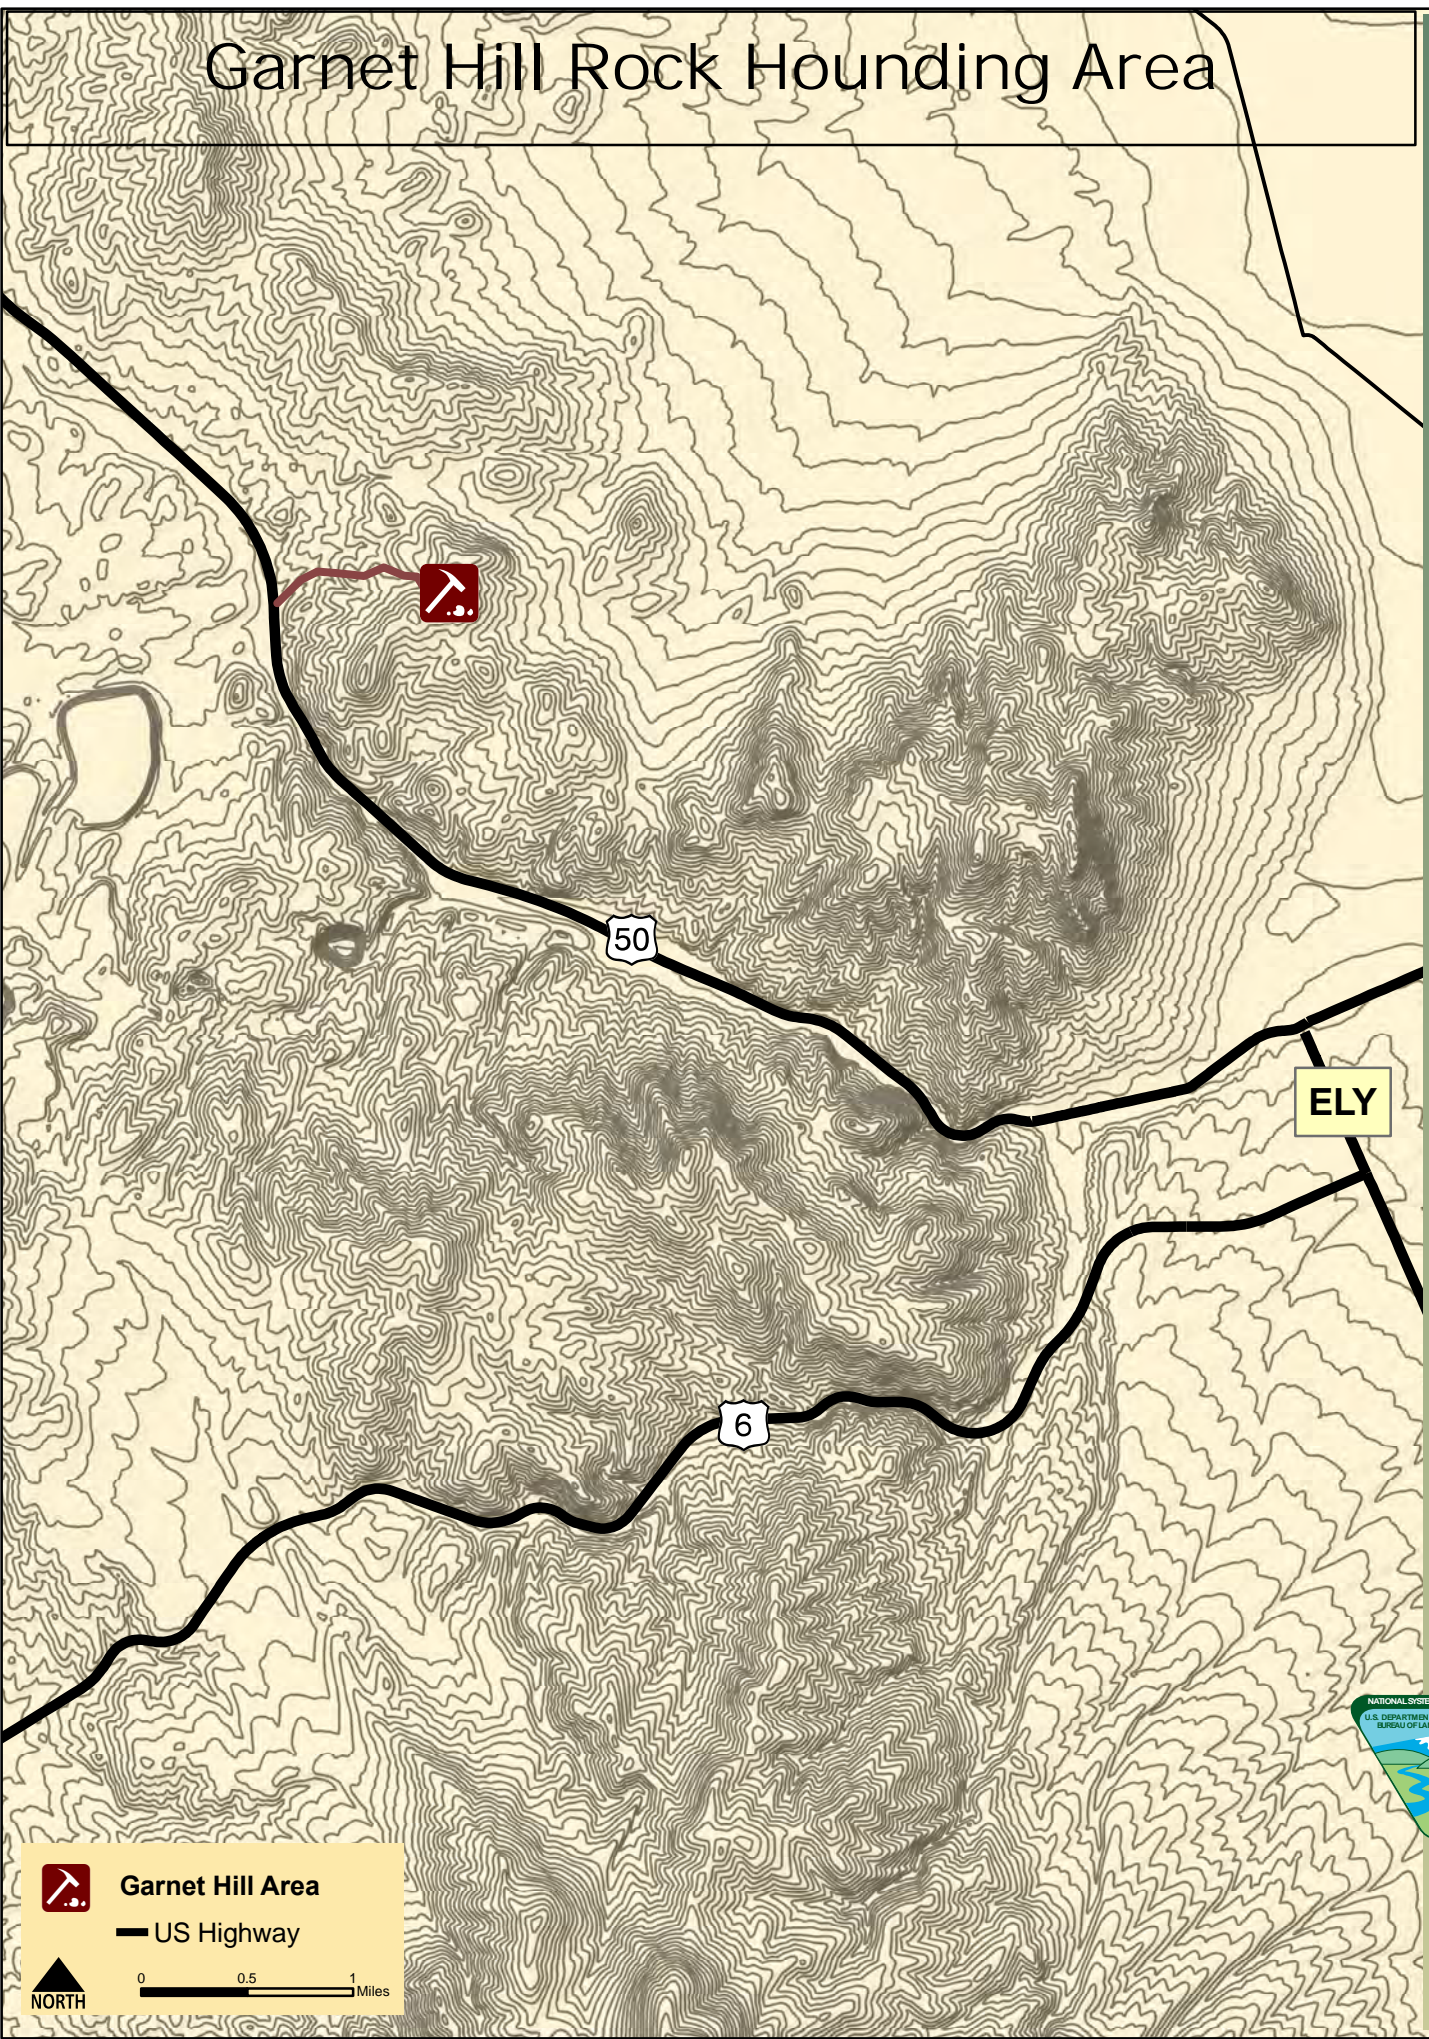

Garnet Hill Rock Hounding Area

BLM

ELY

Ely District Office

Garnet Hill Area

— US Highway

0 0.5 1 Miles